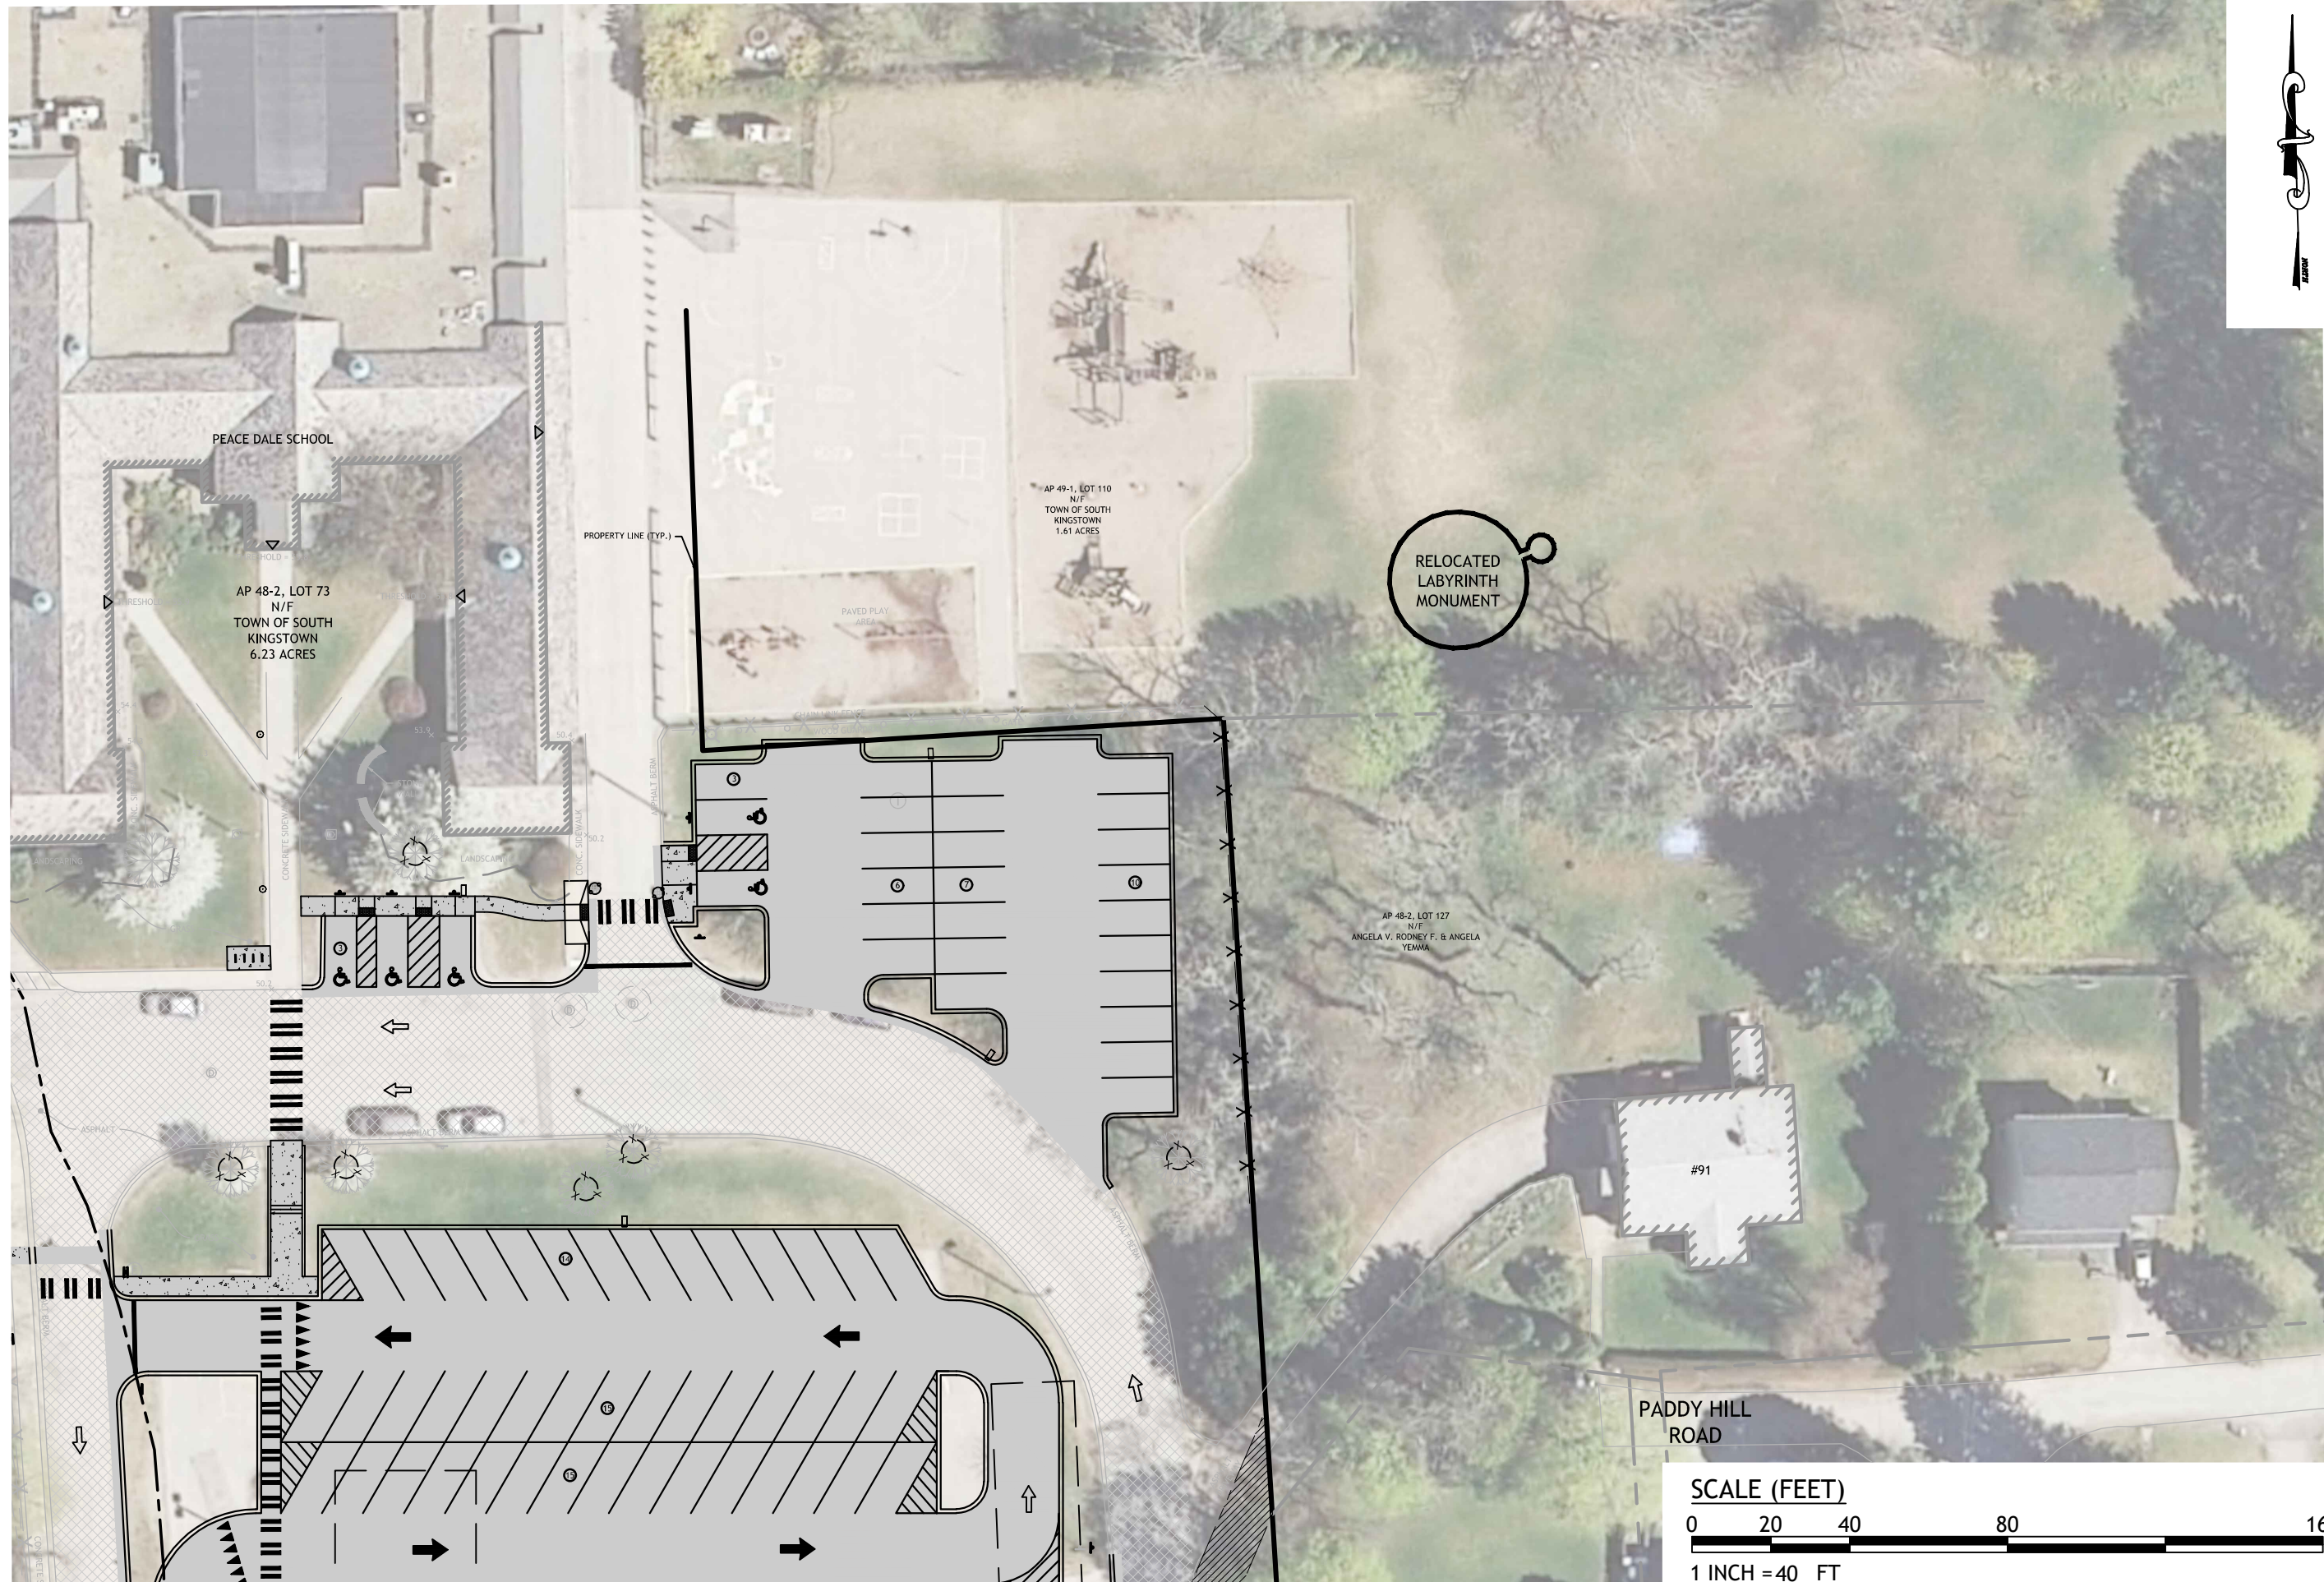

Q:\14-30 RGB\14-30ak SK Schools\Peace Dale Elementary School\ACAD\Peace Dale Elementary [ParkingQueue].dwg Jul. 28, 2020 10:18am

PEACEDALE ELEMENTARY SCHOOL
 109 KERSEY ROAD
 PEACEDALE, RHODE ISLAND
 AP 48-2, LOT 73

NO.	DATE	DESCRIPTION

DESIGNED BY: DRD
 DRAWN BY: DRD
 CHECKED BY: JAC
 DATE: JULY 2020
 PROJECT NO: 14-30ak

ISSUED FOR
 CONSTRUCTION

**RELOCATED
 LABYRINTH
 LOCATION**

**SHEET
 1 OF 1**